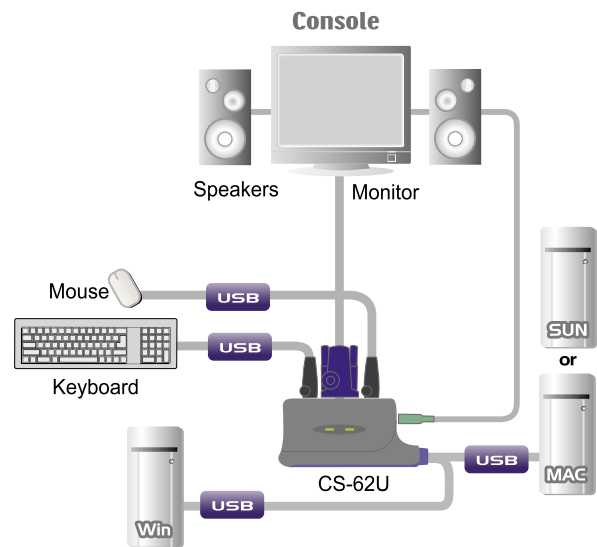

Model: **CS-62U**  
2 Port USB KVM Switch

Connection Panel

Model: **CS-64U**  
4 Port USB KVM Switch

Connection Panel

Our total USB solution. Link two to four USB computers to one USB console for a complete USB system compatible with all operating platforms: PC, Mac and Sun.

### Features

- New USB KVM generation
- Controls 2 to 4 USB computers
- Hotkey selection for OS and keyboard language
- Supports multimedia USB keyboards
- Multi-use USB connector- can connect any USB device, including mouse
- Multiplatform support; compatible with all operation platforms: PC(Windows, Linux and most others), Mac and Sun.
- Compact design, Built in 6' cables
- With speaker support
- USB ATEN ASIC Inside

### Specifications

Function	CS-62U	CS-64U		
Computer Connections	2	4		
Computer Port Selection	Hotkey			
Connectors	Console	Keyboard	1 x USB Type A Female (Black)	
		Video	1 x HDB15 Female (Blue)	
		Mouse	1 x USB Type A Female (Black)	
		Speaker	1 x Mini Stereo Jack Female (Green)	
	Computer	USB Keyboard /Mouse	2x USB Type A Male (Black)	4x USB Type A Male (Black)
		Video	2 x HDB15 Male (Blue)	4 x HDB15 Male (Blue)
		Speaker	2 x Mini Stereo Plug Male (Green)	4 x Mini Stereoe Plug Male (Green)
		LEDs	Selected	2 (Green)
Emulation	Keyboard	USB		
	Mouse	USB		
Video	2048 x 1536, DDC2B			
Scan Intercal	5 Seconds (Default)			
Environment	Operating Temperature	0°~50°C		
	Storage Temperature	-20°~60° C		
	Humidity	0~80% RH, NC		
Physical Properties	Housing	Plastic		
	Weight	0.38 kg	0.8 kg	
	Dimensions (L x W x H)	8.1 x 6.9 x 2.6 cm	10.9 x 9.72 x 2.54 cm	

### Diagram

Supports computers that are equipped with speakers