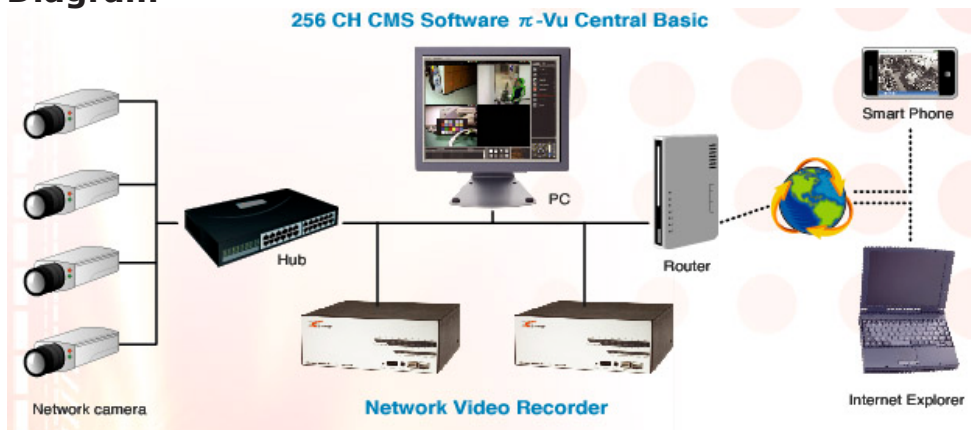

Network

Protocols	HTTP/SMTP/DHCP/ARP/NTP/DNS/UPnP/FTP
Streaming Protocols	Depend on the supported cameras

User Management

Management	User/Group
Number of Groups	7 (Administrator/Guest/User Define * 5)
Privileges	Live View/Playback/System Configurations/Camera Configurations/Recording Configuration/Event Configuration/Maintenance

Triggers & Events

Events	<i>System Events</i> -- System Start, System Settings modified, Camera Settings Modified, Start Recycle, Disk Full <i>Camera Events</i> -- Motion/Sensor Detection
Event Actions	Mail/FTP/Buzzer/Record
Event Recording	Pre/Post Event Settings

Central Management

Central Management	Support SEEnergy 256CH "π-Vu Central Basic" Central Management Software (CMS)

Power & Storage

UPS	Support External UPS System
Storage	Support SATA x 2, Max. 2TB per drive

Logs

Log Types	Alert/Event/User Access

Systems

Mini. Hardware Requirements	CPU: Intel Core 2 Duo @ 2.4 Ghz or higher RAM: 1GB or above Network: 100 Megabit Network Interface or above
Mini. Software Requirements	IE Browser version 7 or above

General

Languages	English/Trad. Chinese/Simp. Chinese/Japanese/Spanish/Italian/German/Danish/Czech/Polish/French/Russian/Slovensky/Hungarian/Portuguese
Packaging	SVR Series NVR (HD NOT included)/CD with Software tool/Datasheet/Quick Guide/User's Manual/Warranty Card/Power Adapter

Application Diagram