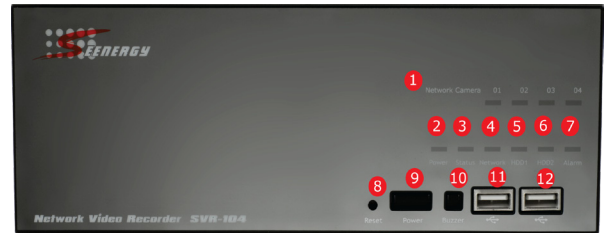

Hardware Specifications

CPU & Memory	ARM9 500Mhz/128MB DDR RAM
Ethernet	10BaseT / 100BaseT/1GBaseT and half duplex / full duplex auto-negotiation duplex auto-negotiation
HDD	- SATA HDD Slot x 2 (SATA I or SATA II) - Max. Capacity: 4TB (2TB per HDD)
LED	Cameras/Power/System/Network/HD/Alarm
Buttons	Reset/Power/Buzzer
Connectors	- USB x 2 - RS-485 - DI/DO Connectors - RS-232
Power	19V DC/90W
Dimensions	220 x 215 x 81 mm
Weight	10lbs
Temperature	- Operating: 5 °C ~ 45 °C/41 °F ~ 113 °F - Storage: -40 °C ~ 70 °C/-14 °F ~ 158 °F
Humidity	5% ~ 90% (non condensing)
Safety	FCC Class A/CE/UL