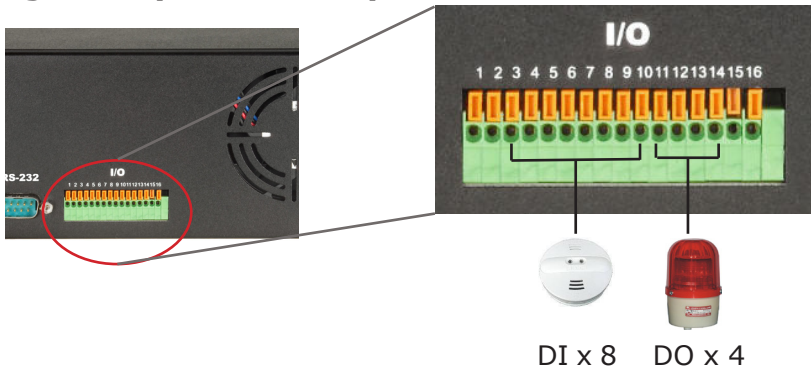

Digital Input and Output