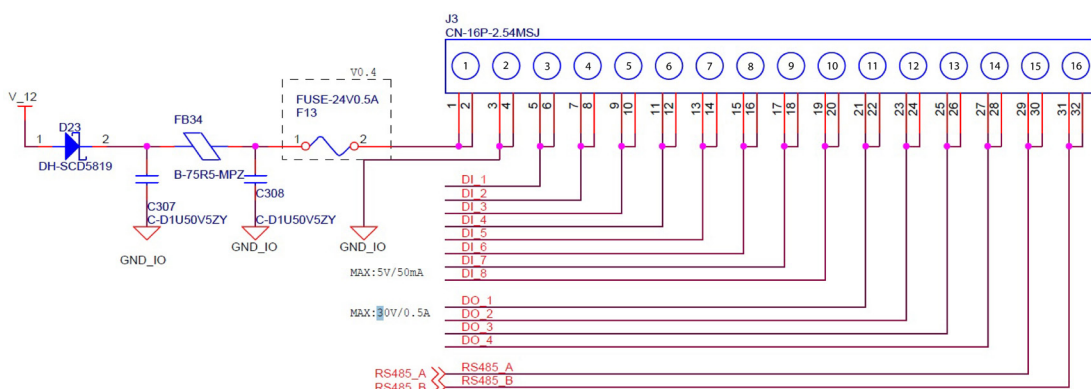

Pin	Signal
1	12V DC
2	GND
3~10	Alarm input
11	Out1
12	Out2
13	Out3
14	Out4
15	RS485+
16	RS485-