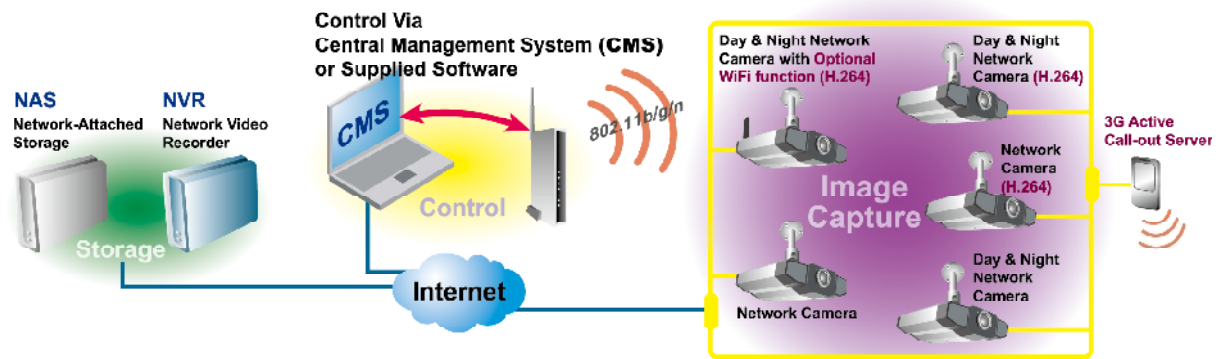

Wired/Wireless Day/Night IP Camera, H.264 Support Wireless with an optional USB WiFi dongle

System Applications:

Package contents

- 1 x Network Camera
- 1 x Optional Antenna
- 1 x Power Adapter
- 1 x Bracket
- 1 x RJ-45 Network Cable
- 1 x Quick User Guide
- 1 x CD-ROM disc for user manual & licensed software "Video Viewer"

Packaging Information:

- Packing Dimension: 194x316x96 mm
- Packing Weight: 0.9kg
- Carton Dimension: 544x430x438mm
- Carton Q'ty: 20pcs
- Carton Weight: 18.22kgs