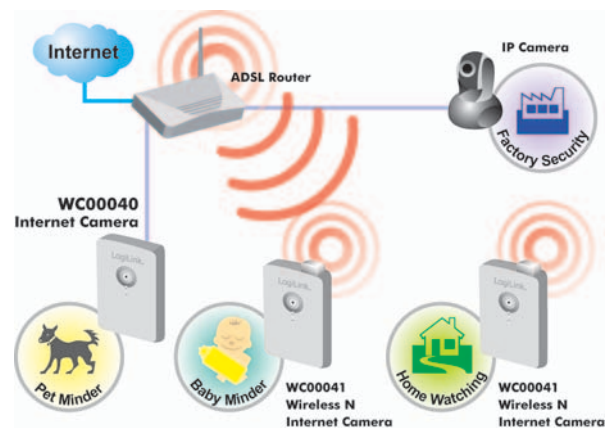

Art No. WC0040

Internet Camera

Supporting dual Mode: MPEG4 and Motion-JPEG

Features:

- Easy Setup
- Compact Size, Only 60 x 92 x 22 mm
- Simultaneous Viewing
- Standard Image Format
- Supports Windows-based and Web-based Monitoring Utility
- Supports DDNS & UPnP

Specification:

- Camera/Image:
 - Dual Mode: MPEG4 and Motion-JPEG Image Video
 - Multiple Profiles: Output M-JPEG and MPEG4 at the same time
 - Multi-area Motion Detection
 - Provides Fixed Focus Lens, F = 2.8
 - Supports Up to 30 fps Video Frame Rate
 - High Speed Hardware-Based Image Compression
- HTTP/Utility:
 - Includes easy-to-use Viewer & Recorder utility
 - Provide Admin utility, Camera Viewer & WEB browser Management
 - View multiple cameras simultaneously - Up to 16 at a time
 - Supports 4 additional user accounts for viewing camera
 - Manual/Schedule/Cycle Record, Video Playback/Forward/Pause/Stop
 - Auto sending Video by E-mail and FTP
 - Firmware Upgradeable
 - Supports Windows 2000/XP/Vista/7

* The specifications and pictures are subject to change without notice.
 *All trade names referenced are the registered trademark of their respective owners.

Made in China

Art No. WC0040

Internet Camera

Supporting dual Mode: MPEG4 and Motion-JPEG

Package Contents:

- 1 x IP Camera
- 1 x Power Adapter
- 1 x Camera Stand
- 1 x Cat5e Patch Cable
- 1 x Quick Installation Guide
- 1 x CD (Driver & Utility)

Packaging Information:

- Packing Dimension: 184x137x98 mm
- Packing Weight: 0.7kg
- Carton Dimension: 512x387x297 mm
- Carton Q'ty: 20pcs
- Carton Weight: 14.8kgs