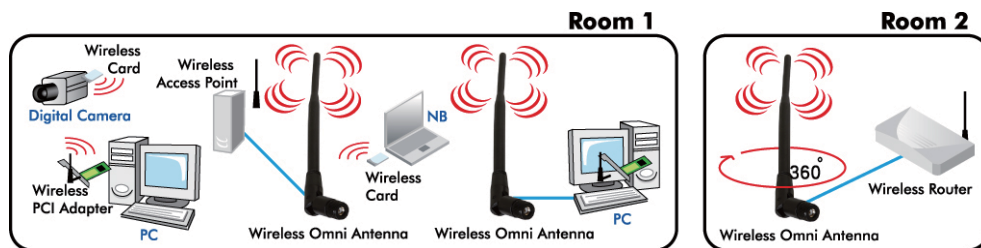

Art No. WL0035

Wireless 5dBi Omni Antenna

By connecting this wireless 5dBi Omni directional antenna on your wireless router, access point or adapter etc., it extends transmitting distance of the wireless signals and improves the wireless range in your garden, attic or other places which had a low wireless signal before.

Specification:

- SMA male reverse connector
- Antenna type 5dBi Indoor Omni Antenna
- Frequency Range 2.4 ~ 2.4835GHz
- Gain 5 dBi
- V.S.W.R < 2.0
- Beam Width: H Plane 360° /E Plane 37.7°
- Polarization Vertical (Linear)
- Input Impedance 50 Ohms
- Usable for wireless Networks Specification: IEEE 802.11a/b/g/n
- Mini. System requirements: Wireless router, access point or adapter with detachable reversed SMA antenna connection