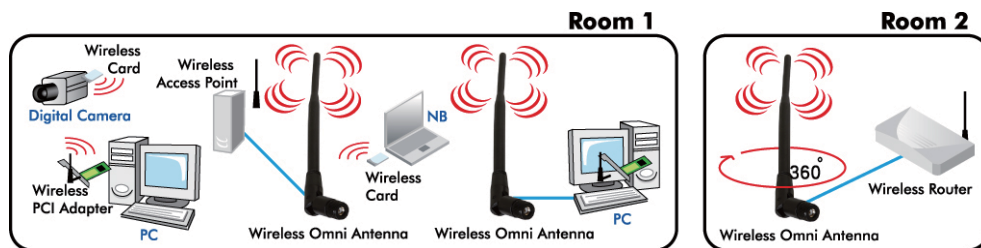

Art No. WL0036

Wireless 7dBi Omni Antenna

By connecting this wireless 7dBi Omni directional antenna on your wireless router, access point or adapter etc., it extends transmitting distance of the wireless signals and improves the wireless range in your garden, attic or other places which had a low wireless signal before.

Specification:

- SMA male reverse connector
- Antenna type 7dBi Indoor Omni Antenna
- Frequency Range 2.4 ~ 2.4835GHz
- Gain 7 dBi
- V.S.W.R < 2.0
- Beam Width: H Plane 360° /E Plane 37.7°
- Polarization Vertical (Linear)
- Input Impedance 50 Ohms
- Usable for wireless Networks Specification: IEEE 802.11a/b/g/n
- Mini. System requirements: Wireless router, access point or adapter with detachable reversed SMA antenna connection