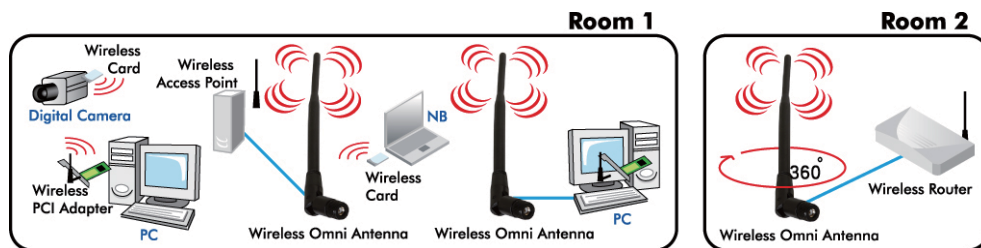

Art No. WL0037

Wireless 9dBi Omni Antenna

By connecting this wireless 9dBi Omni directional antenna on your wireless router, access point or adapter etc., it extends transmitting distance of the wireless signals and improves the wireless range in your garden, attic or other places which had a low wireless signal before.

Specification:

- SMA male reverse connector
- Antenna type 9dBi Indoor Omni Antenna
- Frequency Range 2.4 ~ 2.4835GHz
- Gain 9 dBi
- V.S.W.R < 2.0
- Beam Width: H Plane 360° /E Plane 37.7°
- Polarization Vertical (Linear)
- Input Impedance 50 Ohms
- Usable for wireless Networks Specification: IEEE 802.11a/b/g/n
- Mini. System requirements: Wireless router, access point or adapter with detachable reversed SMA antenna connection